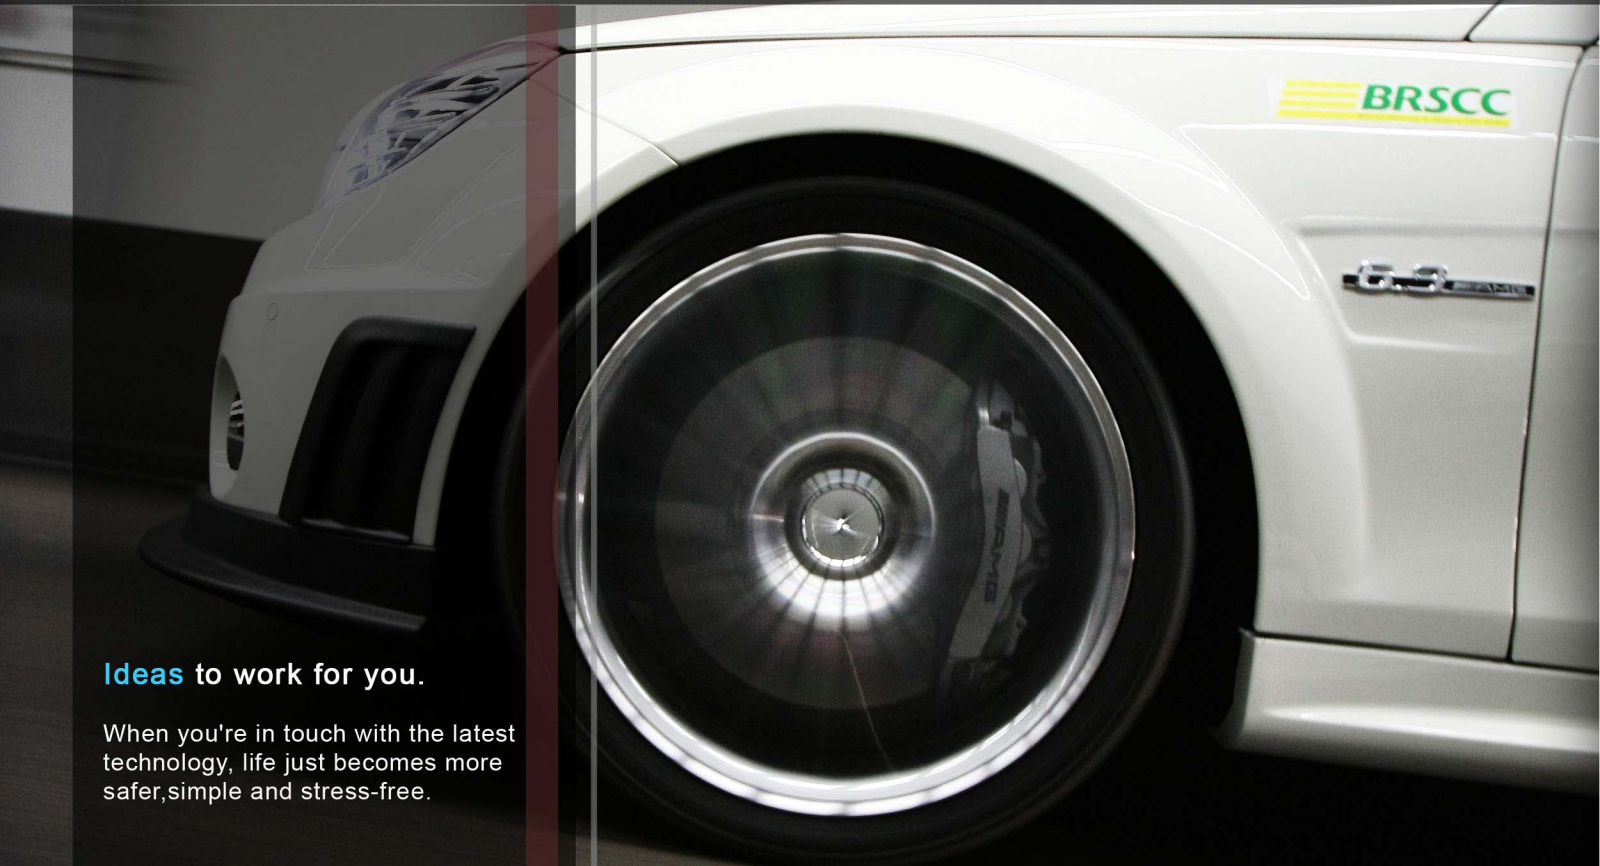

AMG C63 RBS STYLING

Ideas to work for you.

When you're in touch with the latest technology, life just becomes more safer, simple and stress-free.